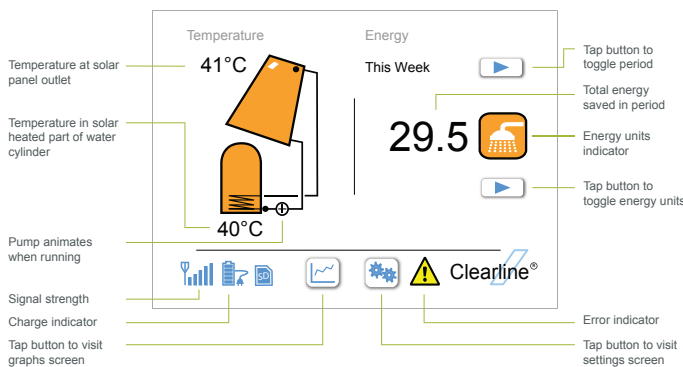

Clearline<sup>®</sup> Aura

knowledge  
is

power

wireless solar energy display

- Bring your solar system out of the cupboard and into your life
- Intuitive colour touch-screen interface
- Friendly graphical display
- Graph function to show history of temperatures and energy savings

Studies<sup>†</sup> have shown that people who engage with their solar water heating systems can increase their energy savings significantly. Clearline Aura puts information about your solar heating system right where you want it. The solar controller communicates wirelessly with the display which can be located anywhere within range.

## Graphs Screen

The status screen shows the current temperatures at the outlet to the solar panel and in the solar-heated part of the cylinder. The colour of the panel and cylinder change from a cool blue colour to a warm orange as the temperature rises to give an instant impression to the user.

The status screen also displays an estimate of the solar energy. The total can be displayed for a time period of a day, week, month, year or all-time. The energy can be displayed either in kilowatt hours (kWh) or alternatively in "showers" - a more intuitive unit representing the hot water energy used in taking a shower.