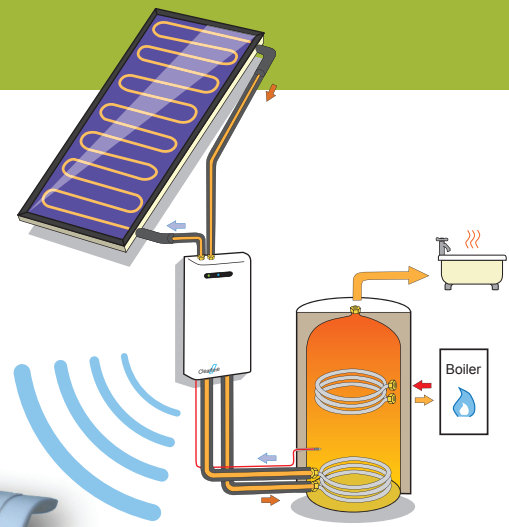

Clearline<sup>®</sup> Aura

knowledge  
is

power

wireless solar energy display

- Bring your solar system out of the cupboard and into your life
- Intuitive colour touch-screen interface
- Friendly graphical display
- Graph function to show history of temperatures and energy savings

Studies<sup>†</sup> have shown that people who engage with their solar water heating systems can increase their energy savings significantly. Clearline Aura puts information about your solar heating system right where you want it. The solar controller communicates wirelessly with the display which can be located anywhere within range.

## Graphs Screen

The status screen shows the current temperatures at the outlet to the solar panel and in the solar-heated part of the cylinder. The colour of the panel and cylinder change from a cool blue colour to a warm orange as the temperature rises to give an instant impression to the user.

The status screen also displays an estimate of the solar energy. The total can be displayed for a time period of a day, week, month, year or all-time. The energy can be displayed either in kilowatt hours (kWh) or alternatively in "showers" - a more intuitive unit representing the hot water energy used in taking a shower.