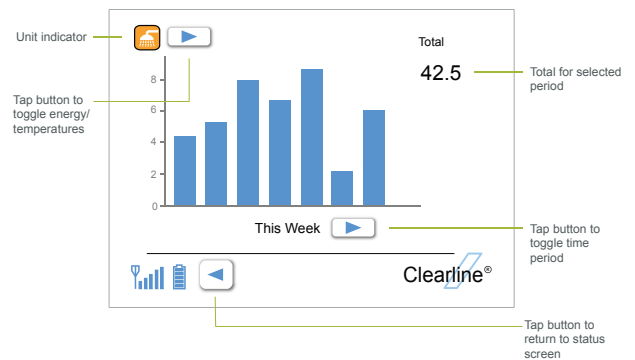

Studies<sup>†</sup> have shown that people who engage with their solar water heating systems can increase their energy savings significantly. Clearline Aura puts information about your solar heating system right where you want it. The solar controller communicates wirelessly with the display which can be located anywhere within range.

## Graphs Screen

The status screen shows the current temperatures at the outlet to the solar panel and in the solar-heated part of the cylinder. The colour of the panel and cylinder change from a cool blue colour to a warm orange as the temperature rises to give an instant impression to the user.

The status screen also displays an estimate of the solar energy. The total can be displayed for a time period of a day, week, month, year or all-time. The energy can be displayed either in kilowatt hours (kWh) or alternatively in "showers" - a more intuitive unit representing the hot water energy used in taking a shower.